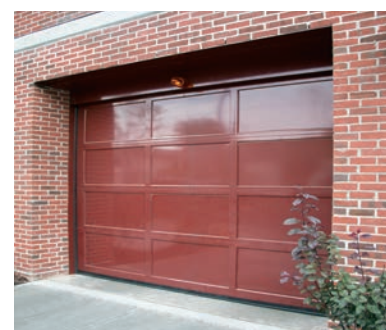

Actual glass may vary from brochure photos due to fluctuations in the printing process. Check with your Overhead Door™ Distributor to view a glass sample.

** Insulated options available.